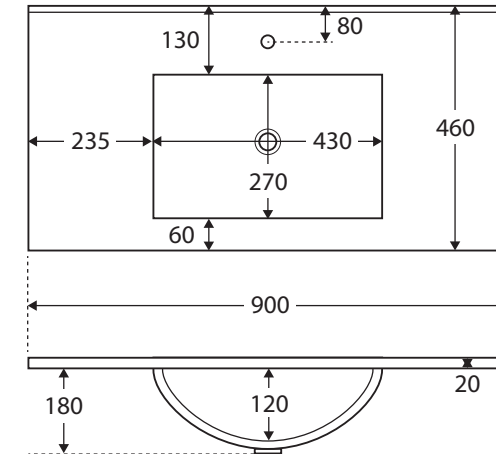

Vanessa

POLY-MARBLE
BASIN-TOP
900MM

Features

- 20 mm thick poly-marble
- Gloss white finish
- Requires 40 mm waste, no overflow (not included)

Available in

1 tap hole
90VAN

3 tap hole
90VAN-3

Cleaning & Care

While we aim to ensure specifications are correct at the time of publication, Fienza reserves the right to make modifications without prior notice. Physical colour may vary from image shown. All measurements are shown in millimetres. For ceramic products, please allow +/- 10 mm tolerance for manufacturing variance. Always use physical product measurements for mark-ups and roughing-in as the technical drawing may differ from actual product received.